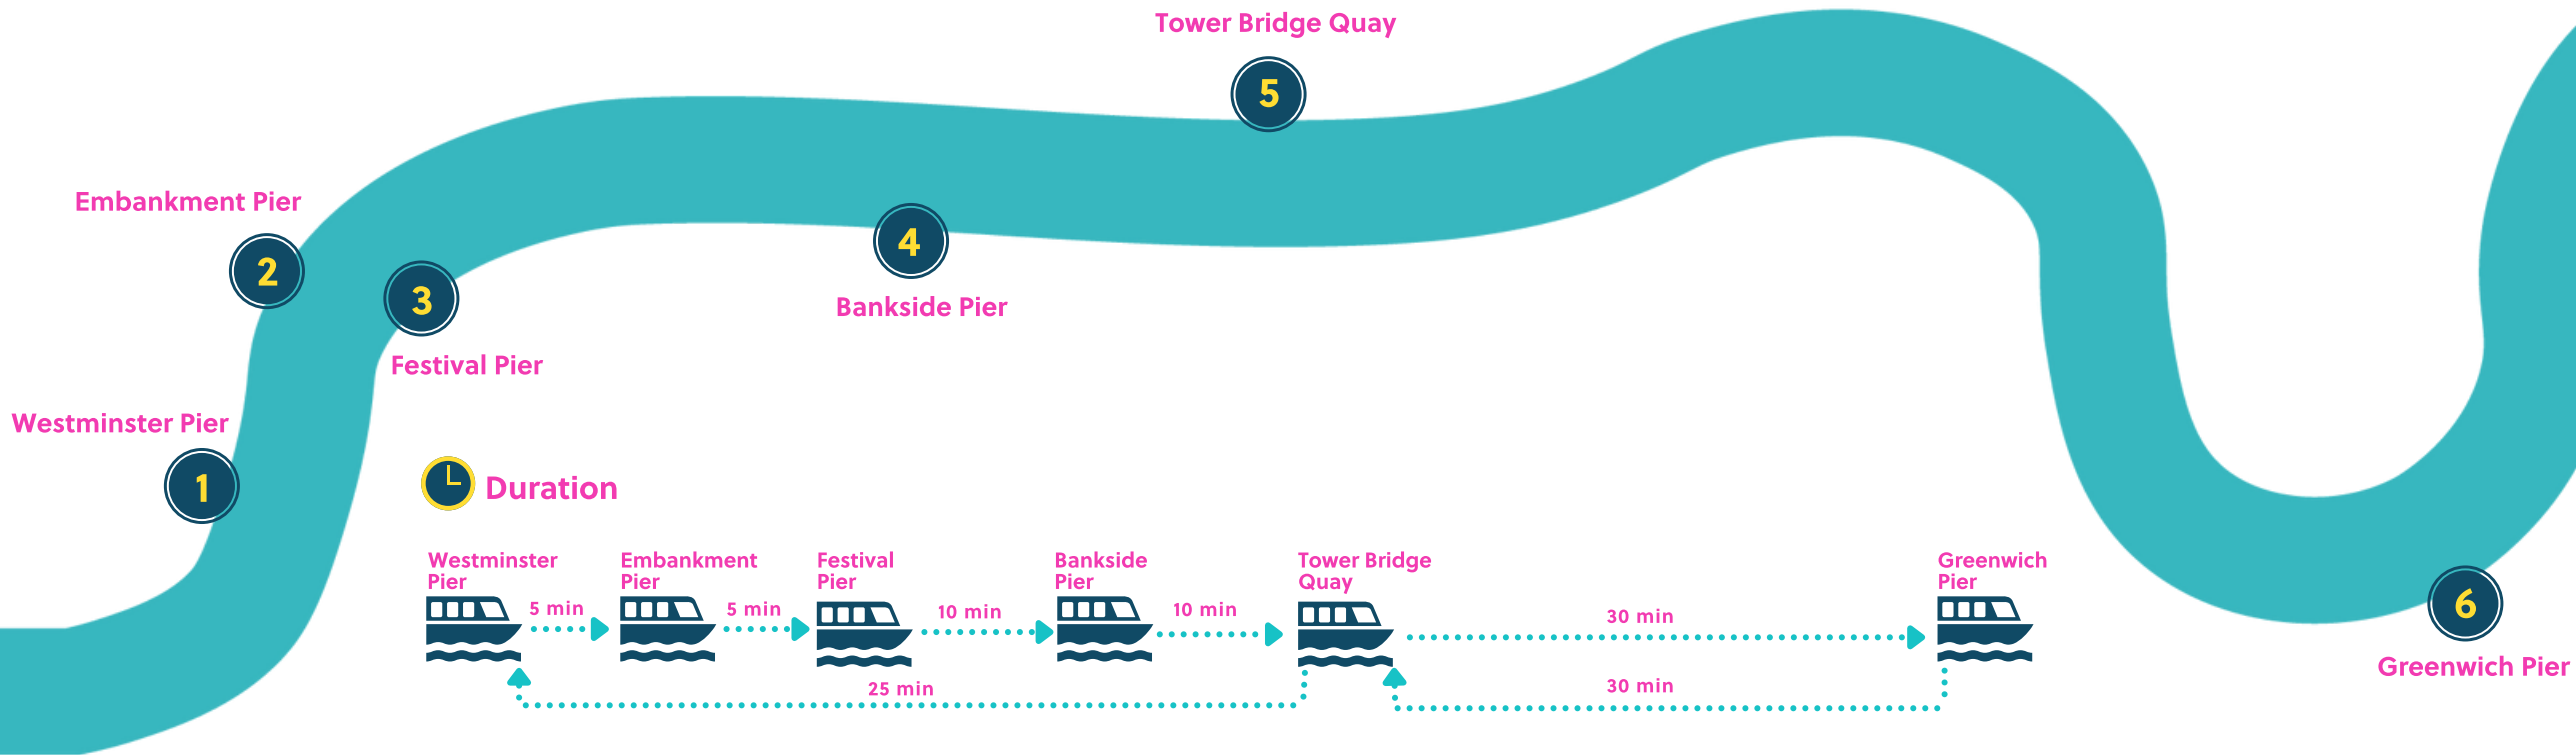

Our route

TIMETABLE Departure times are subject to change

Daily from 2nd January until 31st March 2023

No service on 1st January 2023

Westminster Pier

to Embankment Pier, Festival Pier, Bankside Pier,
Tower Bridge Quay and Greenwich Pier

10:20/11:00/12:00/13:00/14:00/15:00

Embankment Pier

to Festival Pier, Bankside Pier, Tower Bridge Quay
and Greenwich Pier

10:25/11:05/12:05/13:05/14:05/15:05

Festival Pier

to Bankside Pier, Tower Bridge Quay
and Greenwich Pier

10:30/11:10/12:10/13:10/14:10/15:10

Bankside Pier

to Tower Bridge Quay and
Greenwich Pier

10:45/11:25/12:25/13:25/14:25/15:25

Tower Bridge Quay

to Greenwich Pier

11:00/11:40/12:40/13:40/14:40/15:40

to Westminster Pier

12:00/12:40/13:40/14:40^{*}/15:40^{*}/16:40^{*}

Greenwich Pier

to Tower Bridge Quay and
Westminster Pier

11:30/12:10/13:10/14:10^{*}/15:10^{*}/16:10^{*}

^{*} (One-Way) - These departures are one-way only without return service