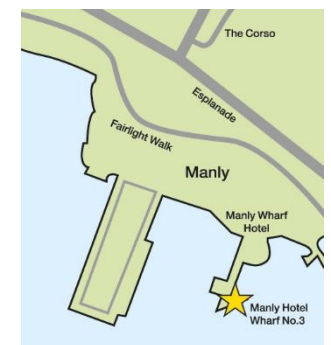

# MONDAY – FRIDAY

Valid on Captain Cook Cruises & SeaLink vessels only. Timetables subject to change. Effective 05 February 2020. # Pick up only. \*Drop off only.

Services from Darling Harbour & Circular Quay towards Manly							Services from Manly towards Circular Quay and Darling Harbour						
Darling Harbour Pier 26	Barangaroo King St Wharf 2	Luna Park	Circular Quay Wharf 6	Taronga Zoo	Shark Island	Watsons Bay	Manly Wharf 3	Watsons Bay	Taronga Zoo	Circular Quay Wharf 6	Luna Park	Barangaroo King St Wharf 2	Darling Harbour Pier 26
			7:15			7:40		6:55		7:15			
			8:00			8:20		7:40		8:00			
			8:40			9:00		8:20		8:40			
9:00			9:20	9:30			9:50	9:00		9:20			
9:45	9:50		10:05	10:20	10:35	10:45		10:05		10:25			10:40
	10:15		10:35	10:45			11:05	10:45		11:05	11:10		11:25
10:00	10:10		10:25	10:40					11:25			11:45	
10:40	10:45		11:00	11:10		11:25	11:40	11:55	10:40			11:00	11:10
11:25	11:30	11:40	11:45	12:00	12:10	12:20		12:20	12:30	12:40	12:45		1:00
11:40	11:45		12:00	12:10					12:30			12:30	12:35
	11:45			12:10			12:35		12:10			12:30	
12:30	12:35		12:50	1:00		1:15	1:30	1:45	12:55	1:10		1:25	
1:00	1:05	1:15	1:20	1:30	1:40	1:50		1:50		2:05			2:20
1:15	1:20		1:35	1:50					2:00	2:15			2:35
	1:25		1:40	1:55					1:50	2:00		2:15	2:20
2:20	2:25	2:30	2:40				2:15	2:35	2:45			3:05	
2:35	2:40*					3:05	3:20	3:35	2:45			4:10	
2:50	2:55	3:00	3:10						3:50	3:25	3:30		3:45
	3:05		3:20	3:35			3:55			3:35		4:35	
3:45	3:55	4:00	4:10			4:30		4:30	4:45	4:55			*5.10
	4:10		4:25		#4:35	4:45		4:45	4:55	5:10			
			4:55			5:25		5:25		5:45			
			5:20			5:40		5:40		6:00			
5:10			*5.25										
			5:45			6:05		6:05		6:25			
			6:00			6:20		6:20		6:40			
Operates Year Round			Additional services – School Holidays only				Additional services November – April				Additional services May – October		