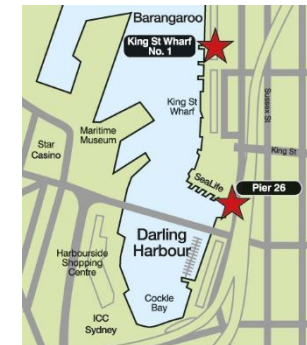

- 2 day pass
- up to 8 stops
- up to 50 departures daily
- Combos save up to ^80%
- The original and best!