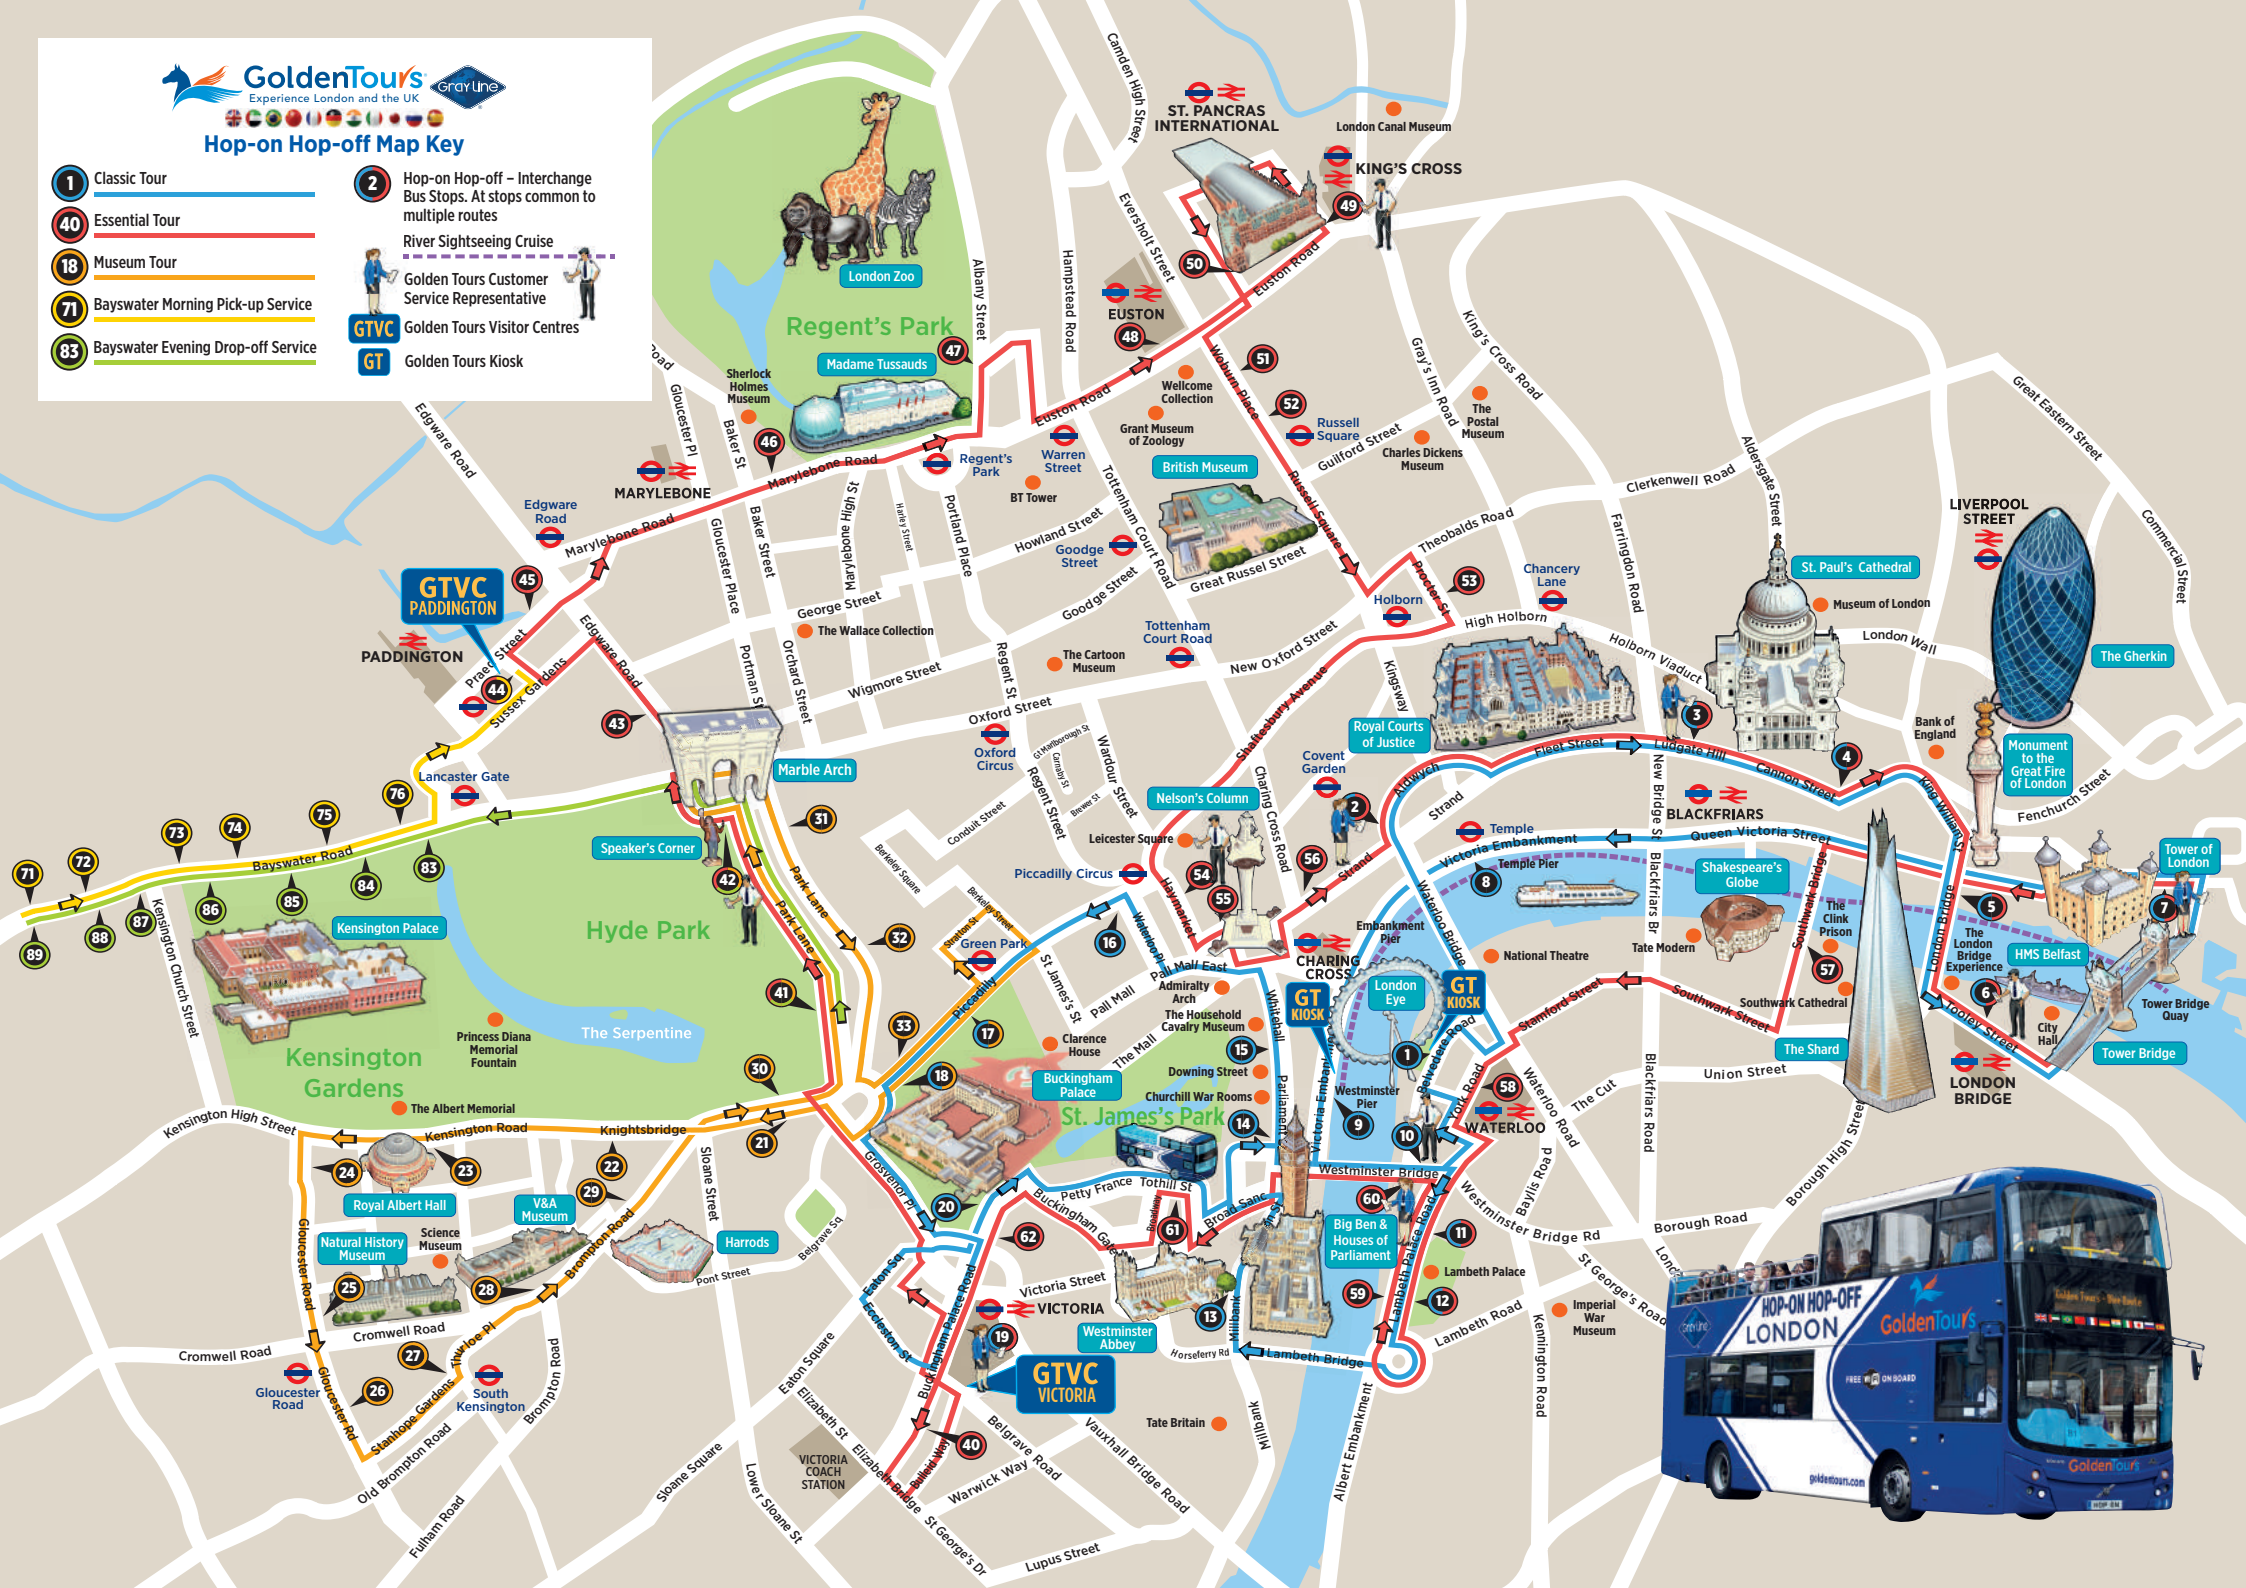

Hop-on Hop-off Map Key

- **1** Classic Tour
- **40** Essential Tour
- **18** Museum Tour
- **71** Bayswater Morning Pick-up Service
- **83** Bayswater Evening Drop-off Service
- **2** Hop-on Hop-off - Interchange Bus Stops. At stops common to multiple routes
- River Sightseeing Cruise
- Golden Tours Customer Service Representative
- **GTVC** Golden Tours Visitor Centres
- **GT** Golden Tours Kiosk