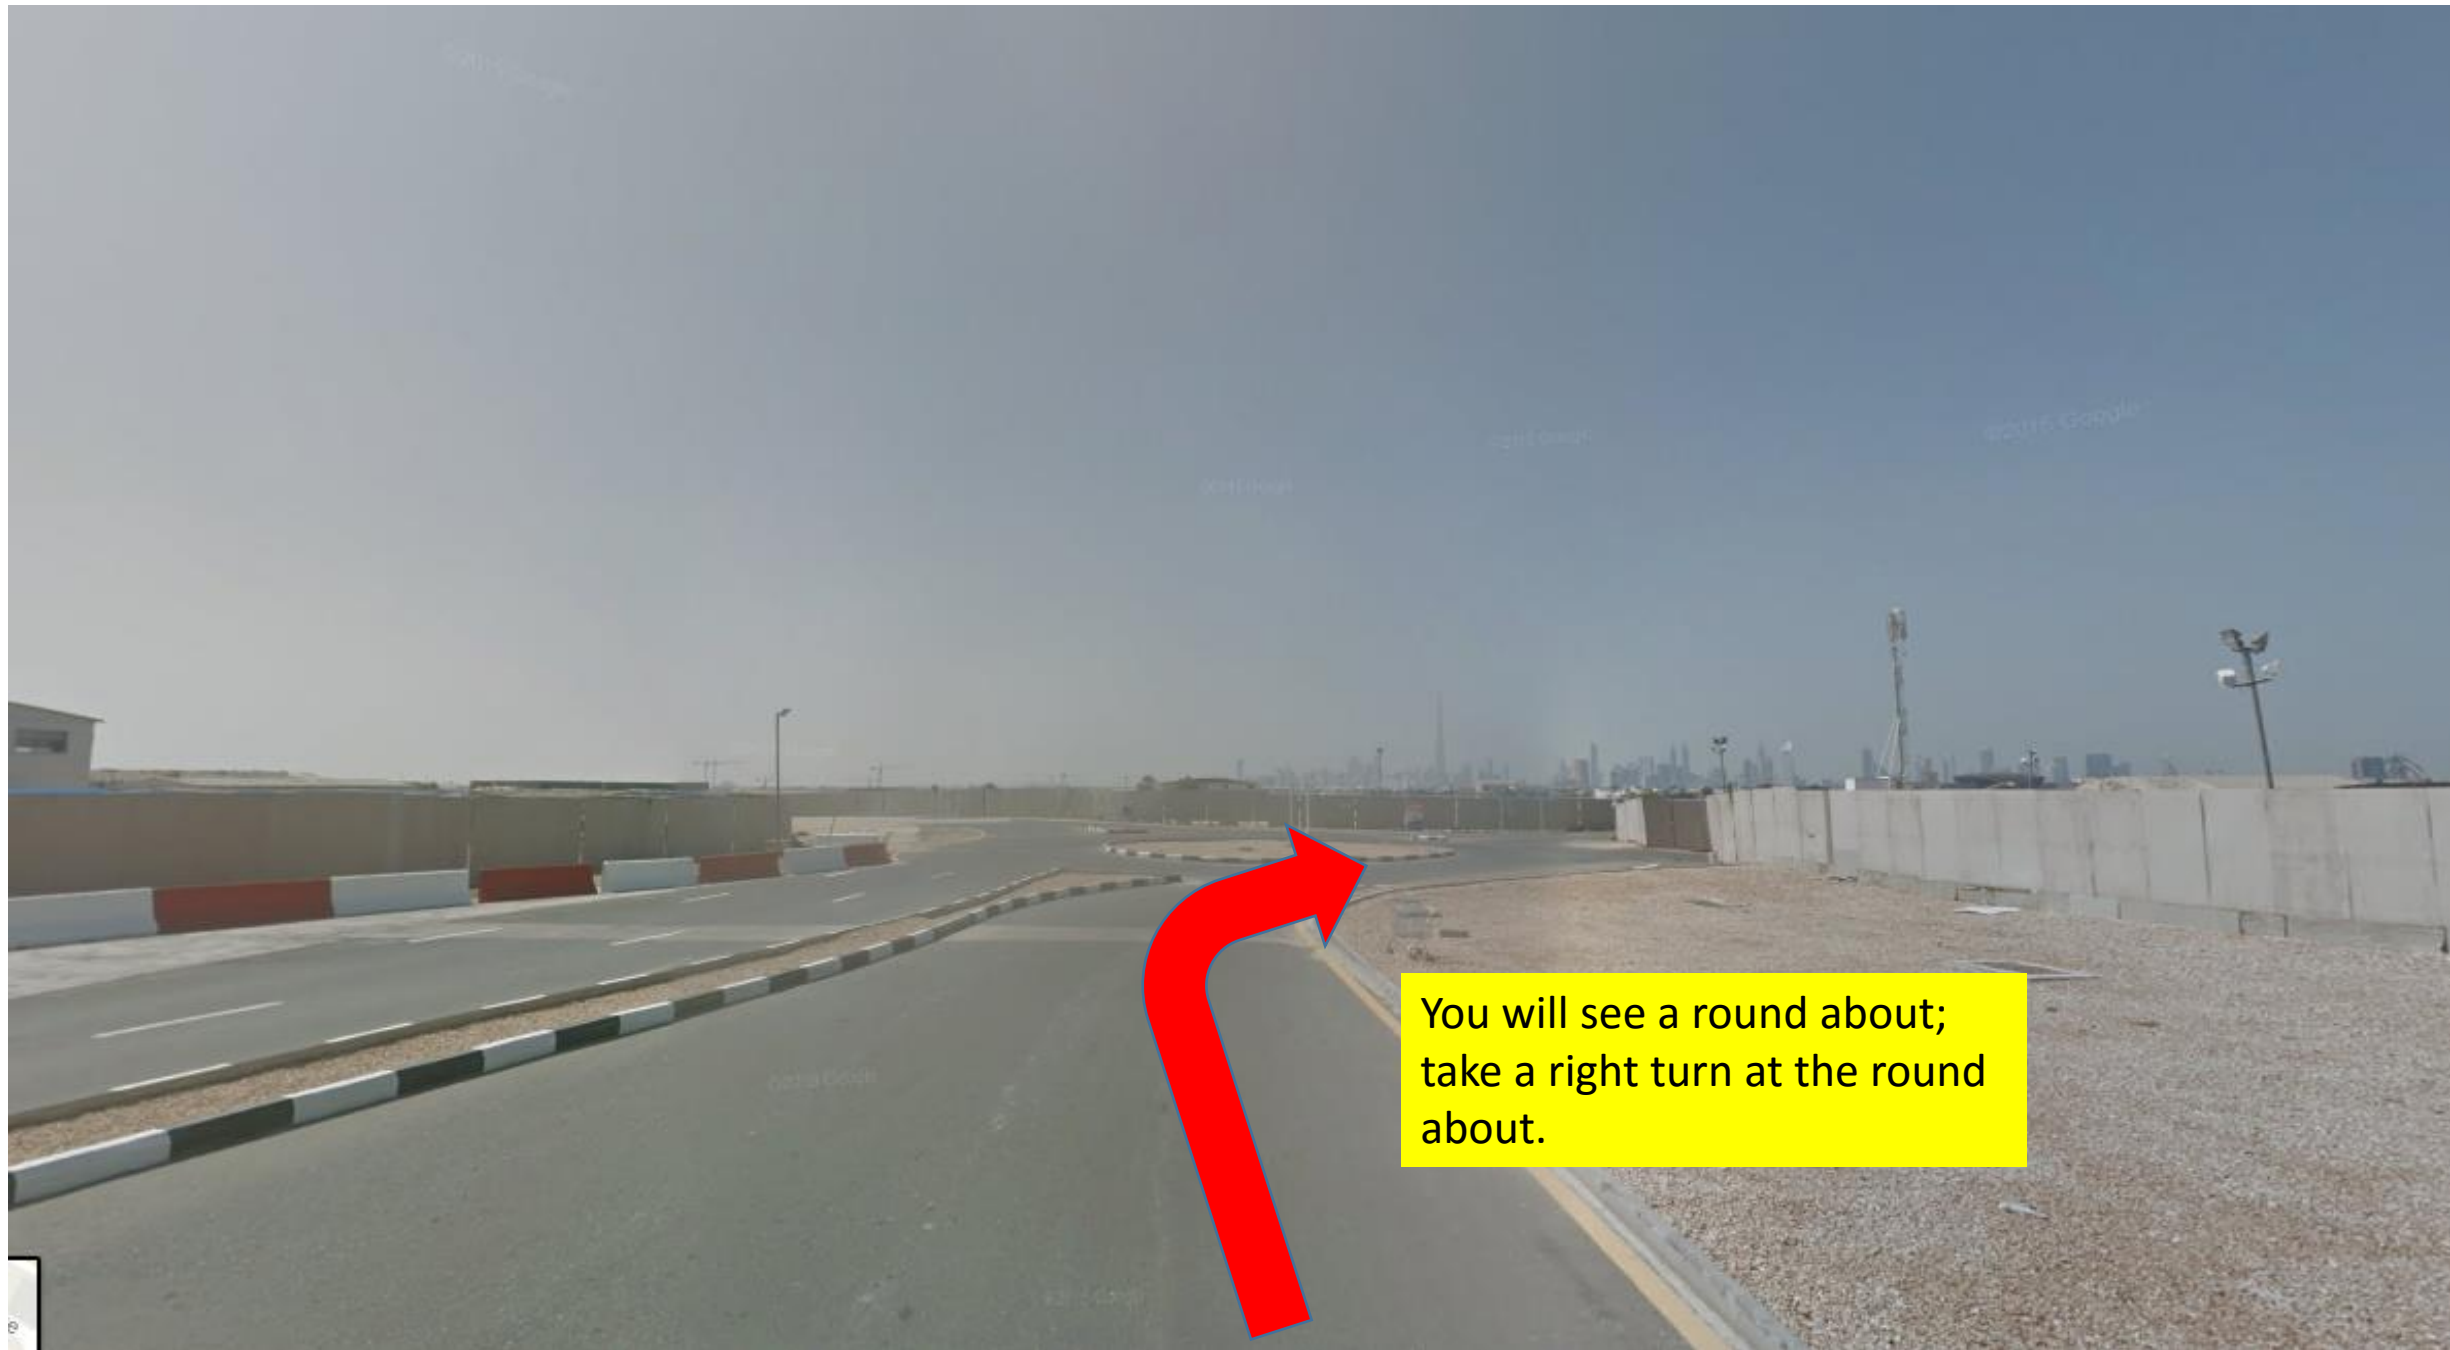

Take a left turn at the stop light

Go straight after  
turning left

As you reach the stop light take a right turn

Activate Windows

You will see a round about;  
take a right turn at the round  
about.

Round about – take right turn

Keep going  
after turning  
right at the  
round about

Almost reach the entrance

helidubai

Activate V

ENTRANCE TO THE  
HELIPAD PARKING

Crescent

Helidubai  **OLD HELIDUBAI SITE**

FROM BUSINESSBAY