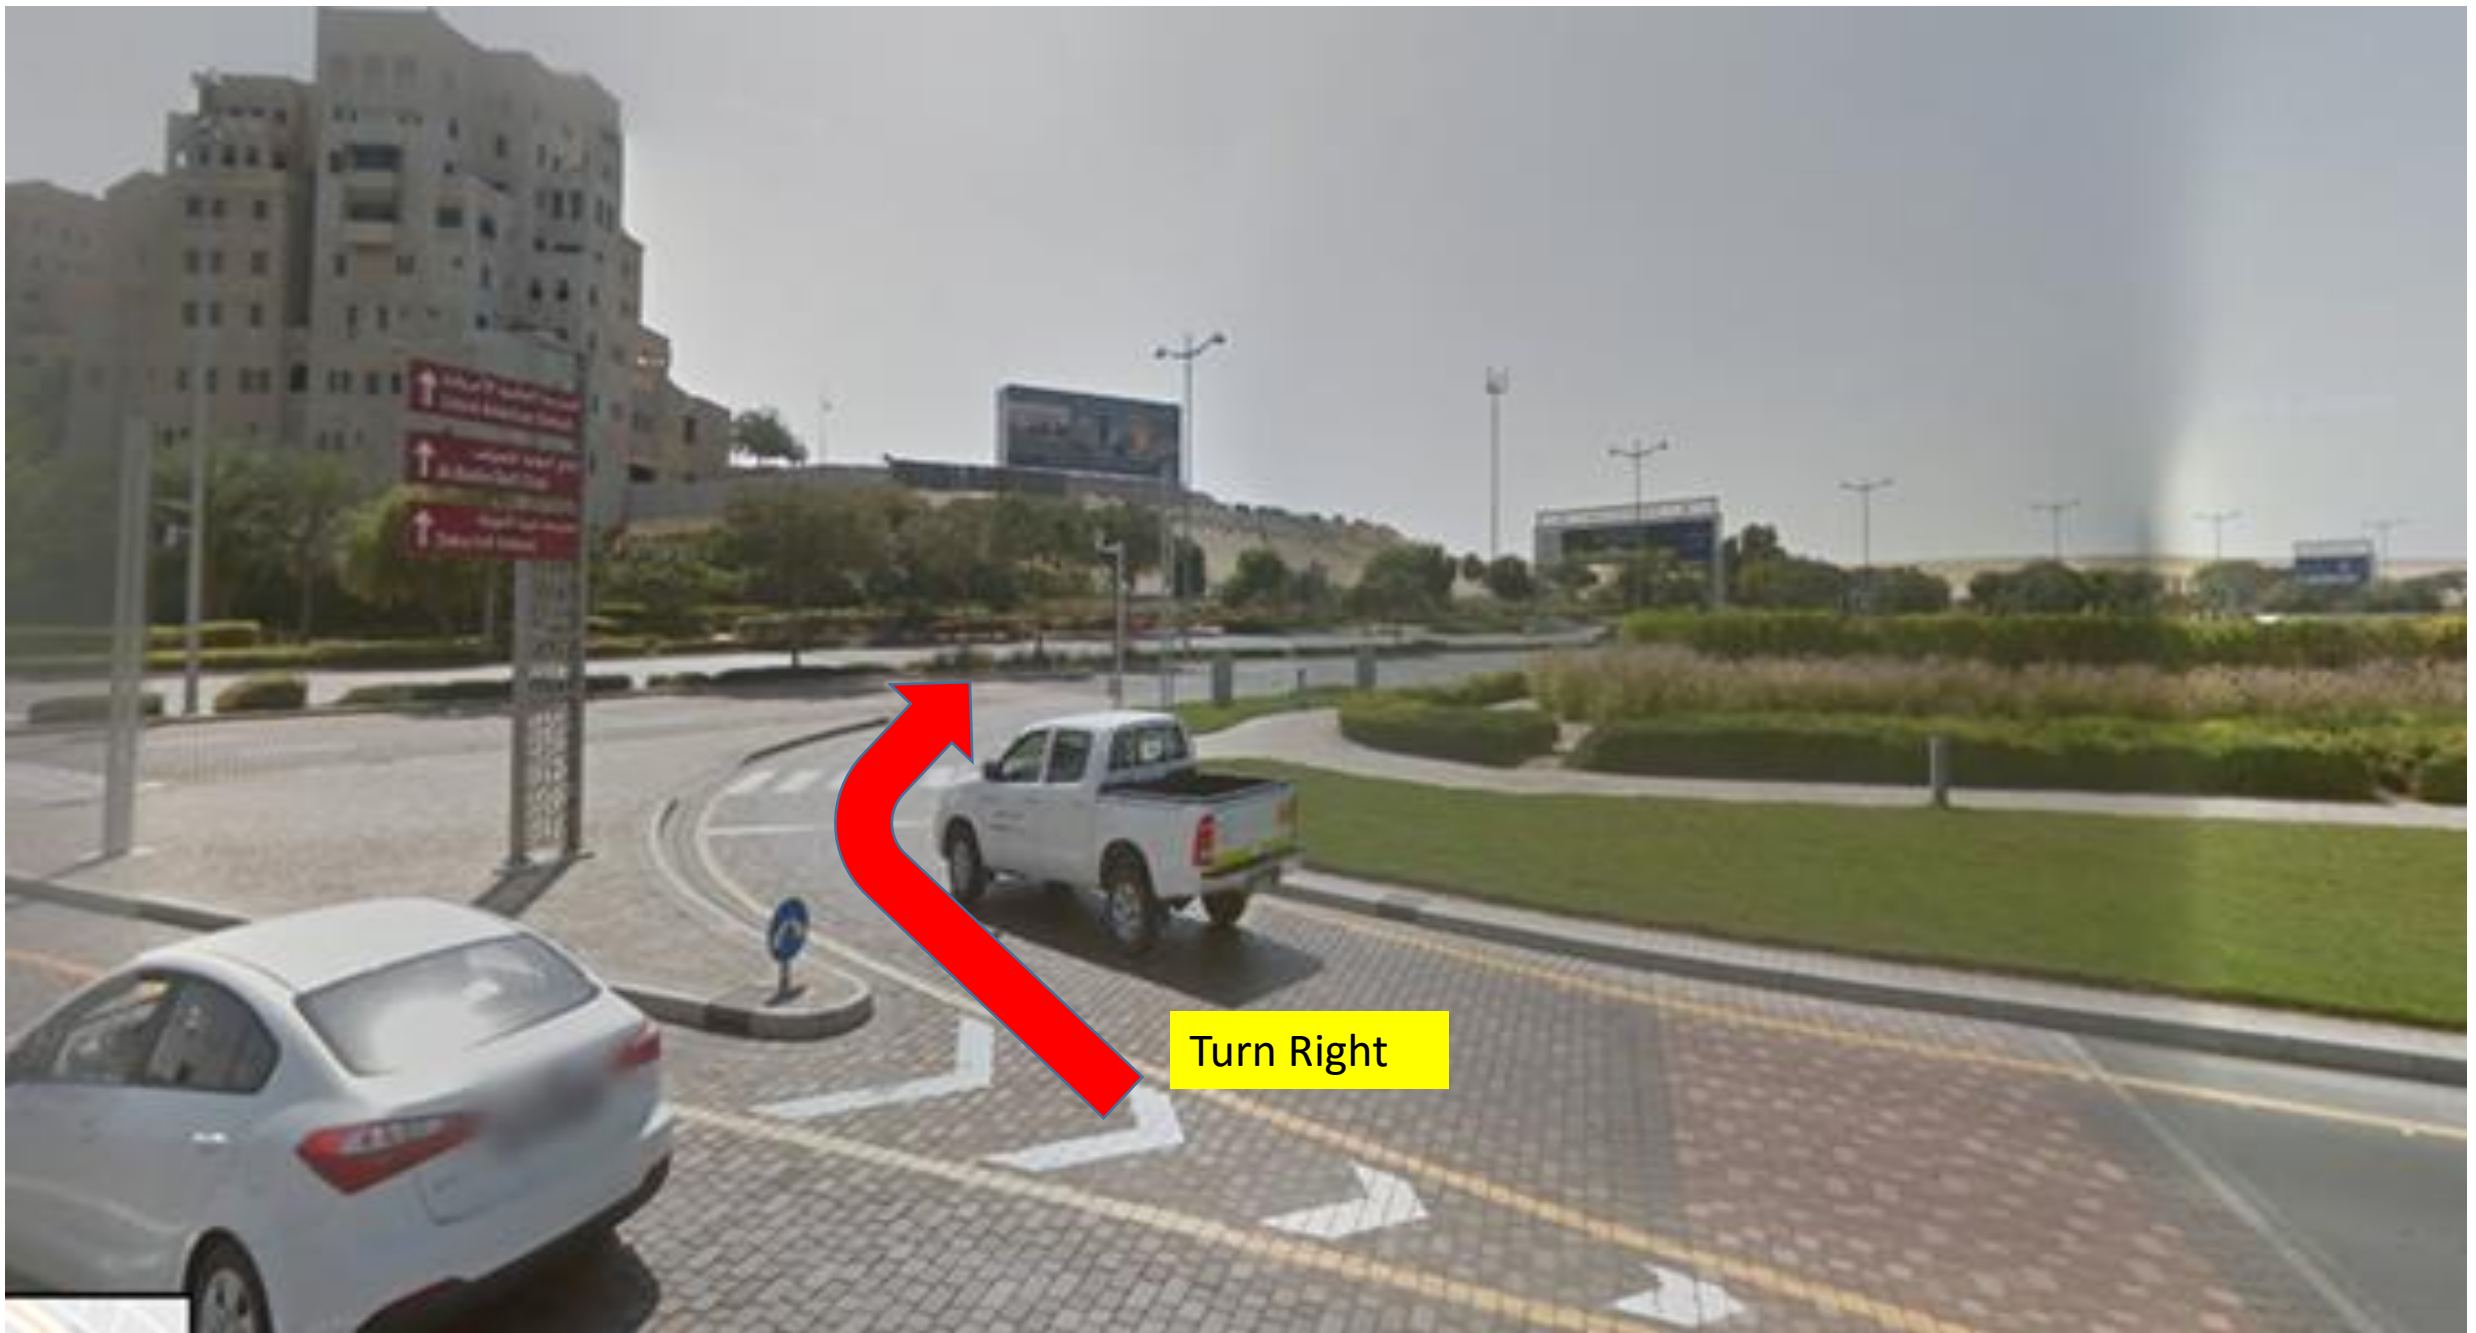

Go straight as soon as you reach  
IKEA (IKEA on the your right)

Pass through IKEA and turn right after IKEA

Turn Right

Go Straight after taking the right turn

Just keep going until you reach the stop light – stay at the left lane

Take a left turn at the stop light

Go straight after  
turning left

As you reach the stop light take a right turn

Activate Windows

You will see a round about;  
take a right turn at the round  
about.

Round about – take right turn

Keep going  
after turning  
right at the  
round about

Almost reach the entrance

helidubai

Activate V

ENTRANCE TO THE  
HELIPAD PARKING

Crescent

Helidubai  **OLD HELIDUBAI SITE**

FROM BUSINESSBAY

**NEW HELIPAD SITE**

**LEGEND:**

-  PARK HERE
-  FOLLOW THE ARROW
-  NEW HELIPAD